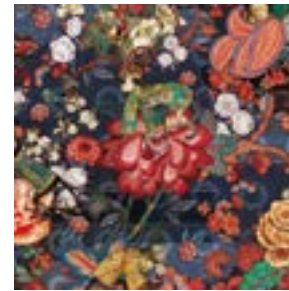

Rendezvous Tokyo Blue

Collection Moooi Wallcovering Tokyo Blue

Wallcovering printed on a soft and velvety finish fabric with denim textures

Click [here](#) for more info.

MO3010