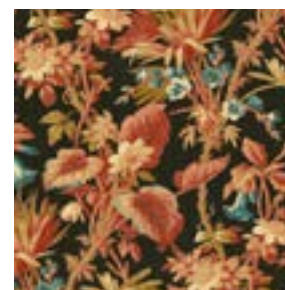

Grow

Collection Insolence

Fil-à-fil wallcovering with a soft velvet touch. The design is based on an authentic drawing from the beginning of the 20th century

Click [here](#) for more info.

34641

TEXTILE | WALLCOVERINGS

Composition: Textile wallcovering on non-woven backing

Dimensions: Width 100 cm (39.37"), sold by the linear metre/
yard

Product category: Exquisite