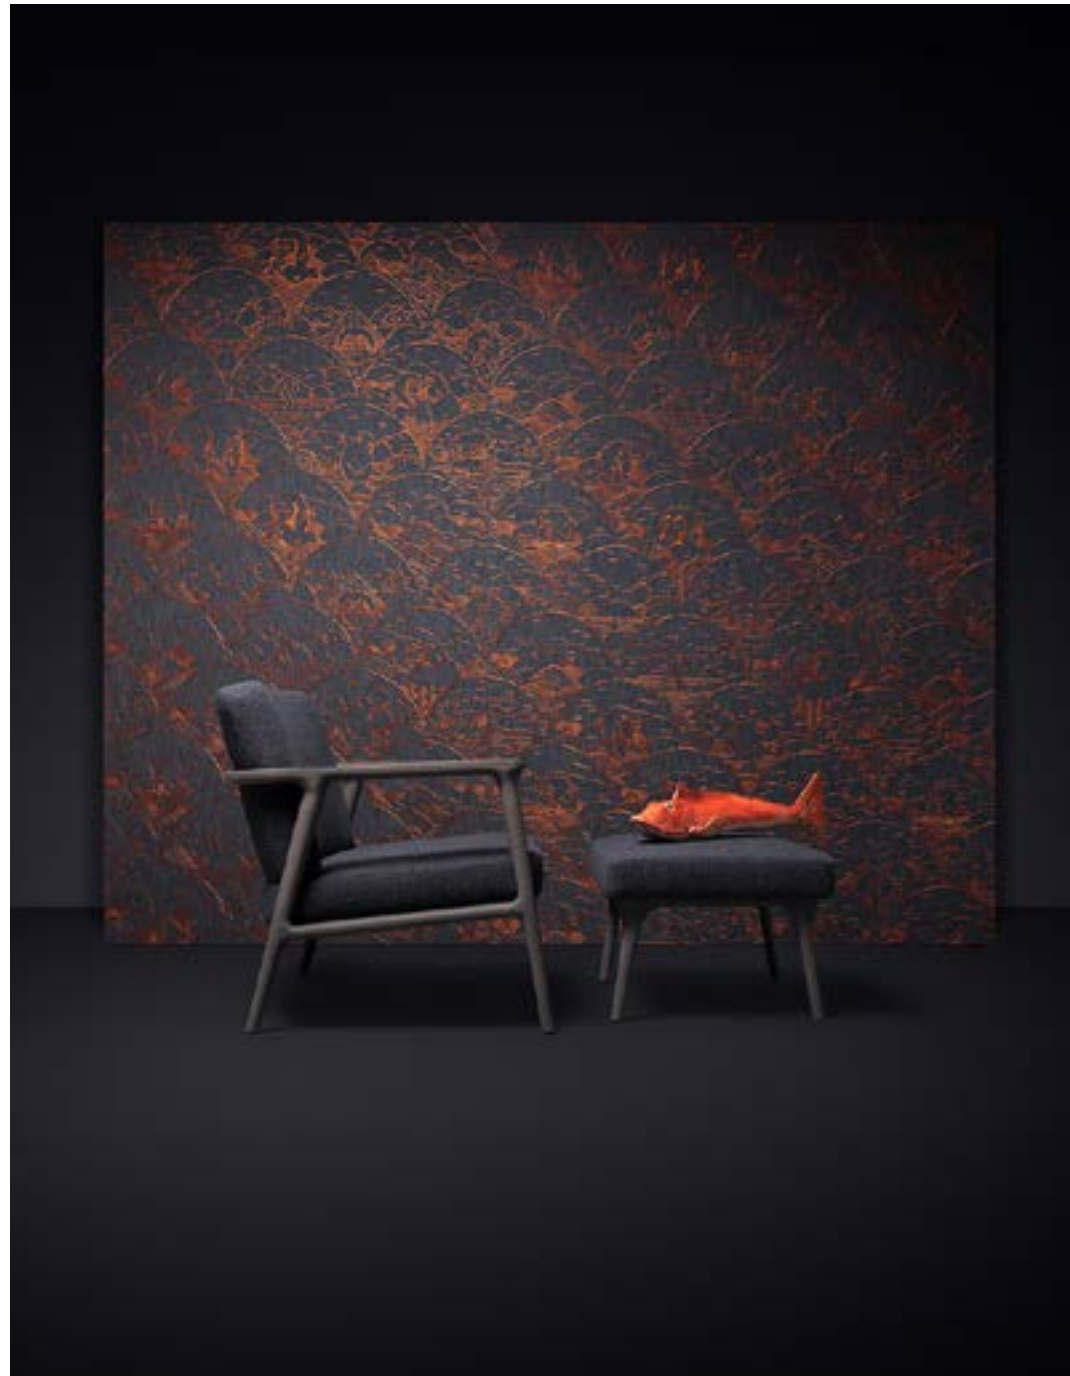

Indigo Macaque

Collection Moooi Wallcovering Tokyo Blue

Denim wallcovering with coloured embroidery. The design displays a playful scene of Indigo Macaque families

Click [here](#) for more info.

TEXTILE | WALLCOVERINGS

Composition: Textile wallcovering on non-woven backing

Dimensions: Width 126 cm (49.60"), sold by the linear metre/
yard

Product category: Couture