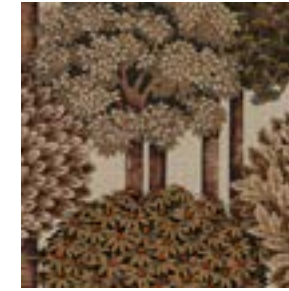

Mont Royal

Collection Décors & Panoramiques

Playful decor of an abstract forest, made of soft velour

Click [here](#) for more info.

97701

TEXTILE | WALLCOVERINGS

Composition: Textile wallcovering on non-woven backing

Dimensions: Width 120 cm (47.24"), sold by the linear metre/
yard

Product category: Couture