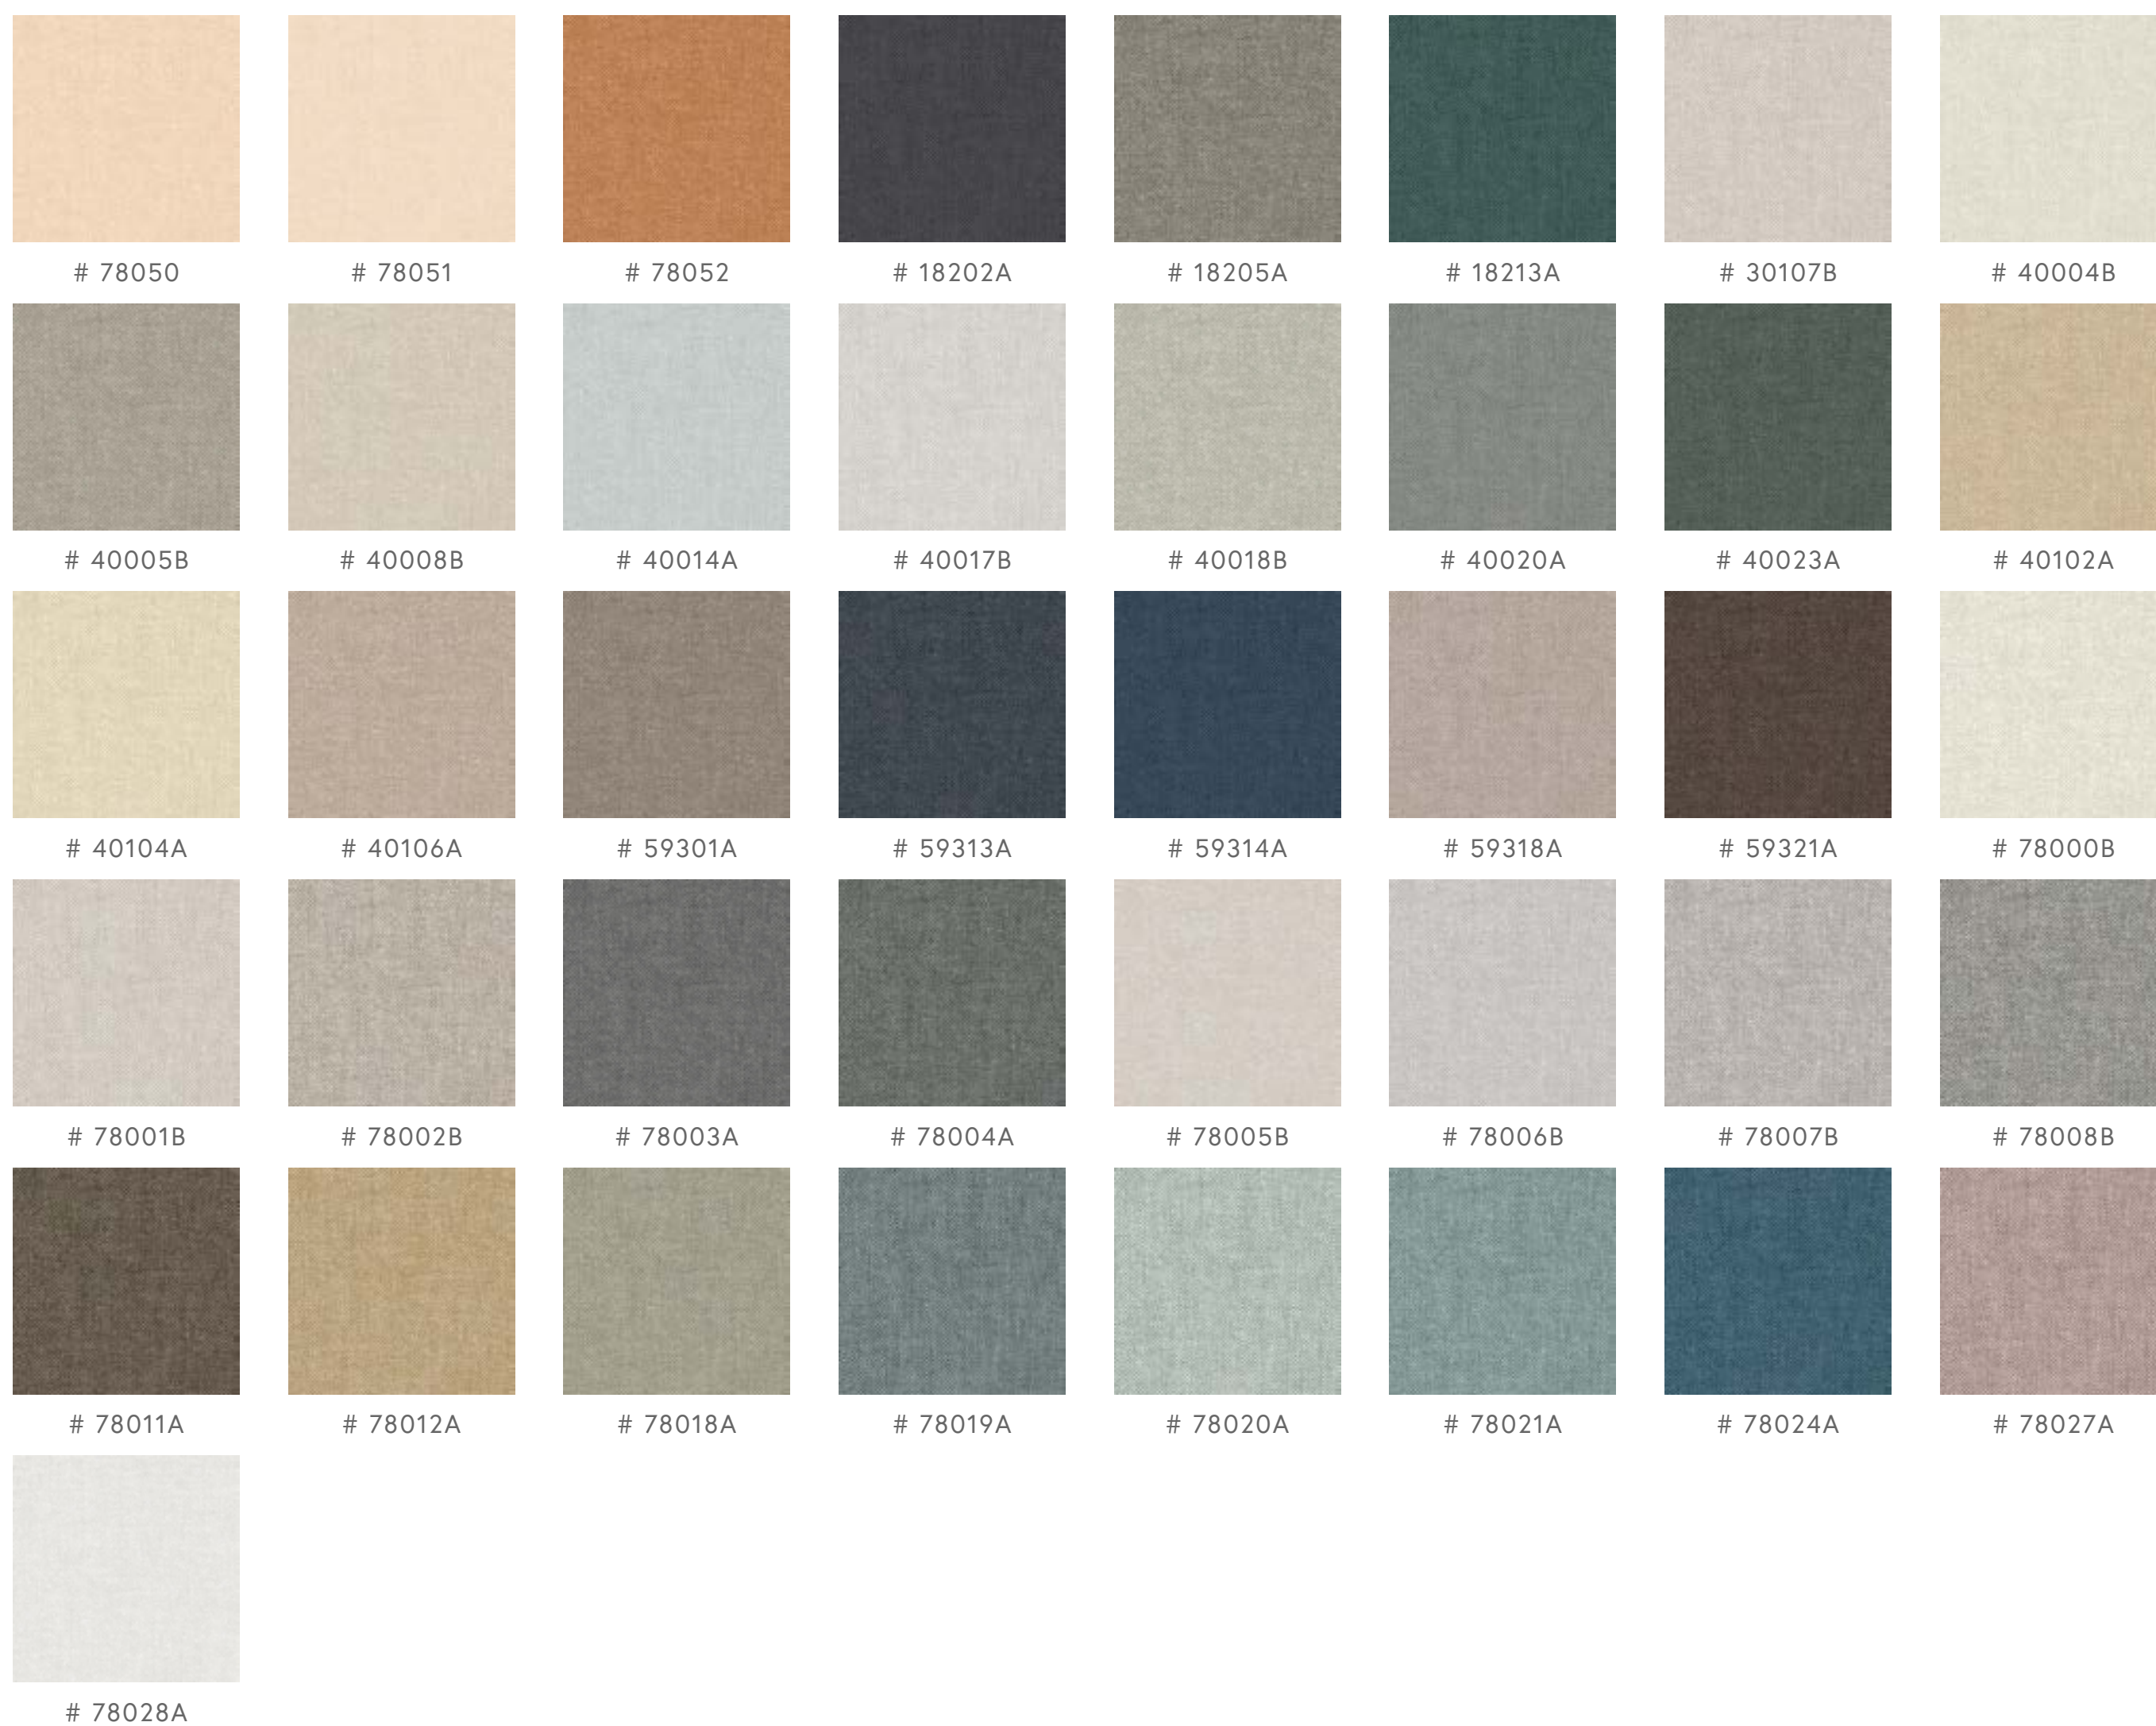

Lin

Collection Flamant Honoré

Interpretation of a warm and tactile, rather tightly woven linen with a natural look and feel

[Click here for more info.](#)

NON-WOVEN | WALLCOVERINGS

Composition: Wallpaper on non-woven backing
Dimensions: Rolls of 8.50 m x 0.70 m = 6 m² (9.30 yds x 27.56" = 64 sq.ft.)
Product category: Refined