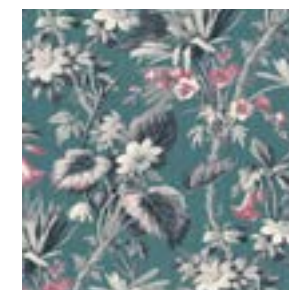

34642

TEXTILE | WALLCOVERINGS

Composition: Textile wallcovering on non-woven backing

Dimensions: Width 100 cm (39.37"), sold by the linear metre/
yard

Product category: Exquisite