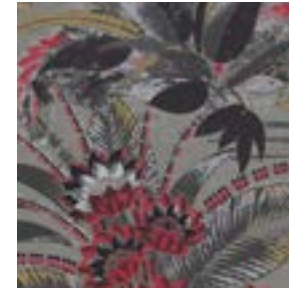

Decorata

Collection Figura

A sumptuous print on a woven grass structure

Click [here](#) for more info.

27020