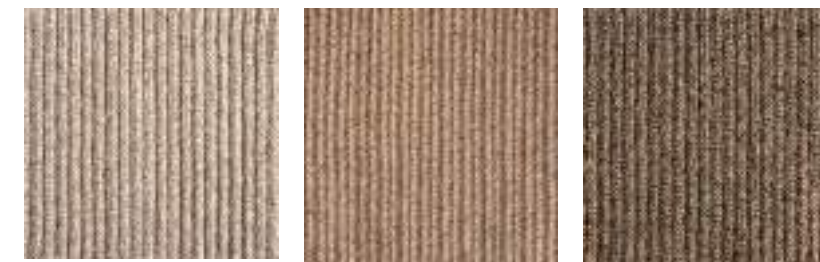

Colour ·

Color

Ivory

Sand

Brown