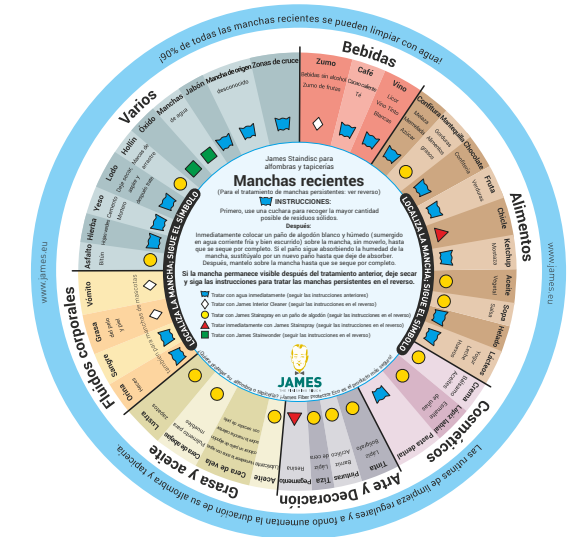

PREVENCIÓN

Una forma de proteger nuestras alfombras es evitando que la suciedad exterior llegue al interior, para ello recomendamos el uso de felpudos para crear una barrera física que retenga las partículas de polvo. Tenga en cuenta que las alfombras de colores oscuros ocultan la suciedad más fácilmente que las alfombras de colores claros. Cuando utilice su alfombra debajo de los muebles, se recomienda colocar protectores en la base de los soportes de los muebles o moverlos cada cierto tiempo para evitar que se dañe la estructura por desgaste continuo.

LIMPIEZA REGULAR

Se recomienda el uso de aspiradora una o dos veces por semana, dependiendo del tránsito de la alfombra. Se debe utilizar una potencia adecuada para el material de la alfombra, potencia media-baja es la recomendable para evitar el excesivo desgaste. Preferiblemente no utilizar robots aspiradores debido al menor control de la máquina.

La utilización periódica de la aspiradora, y retirar inmediatamente cualquier derrame que cause manchas, puede favorecer el buen estado de la alfombra por más tiempo. La utilización según instrucciones de James Interior Cleaner puede ayudar a que su alfombra quede perfecta. Rocíe James Interior Cleaner sobre un paño de algodón blanco seco y limpie el área con movimientos de barrido amplios y suaves. Si el paño se ensucia, repita el procedimiento con un paño nuevo y limpio hasta que ya no vea suciedad saliendo de la alfombra.

Antes de aplicar cualquier producto (incluso agua), siempre pruebe en un área discreta de su alfombra para determinar la solidez del color y la resistencia del material.