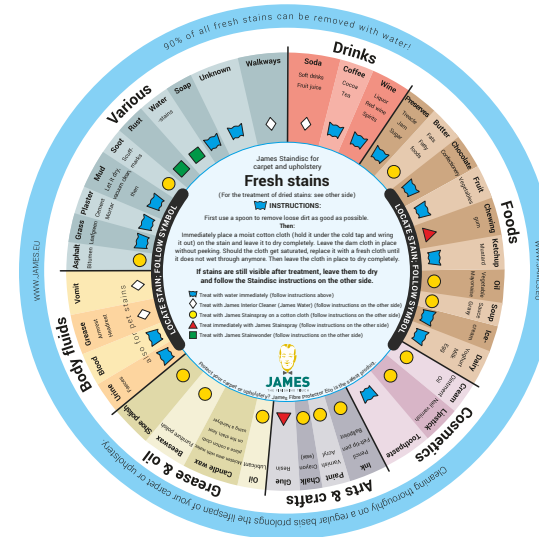

Colour ·

Color

Brick

Beige

Brown

Blue

Green

JAMES STAINDISC