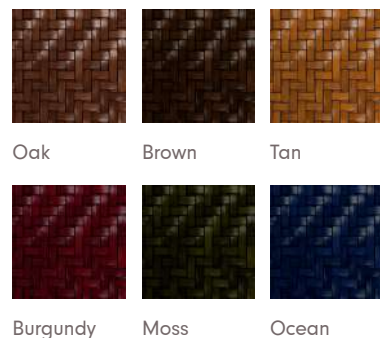

Colour · Color