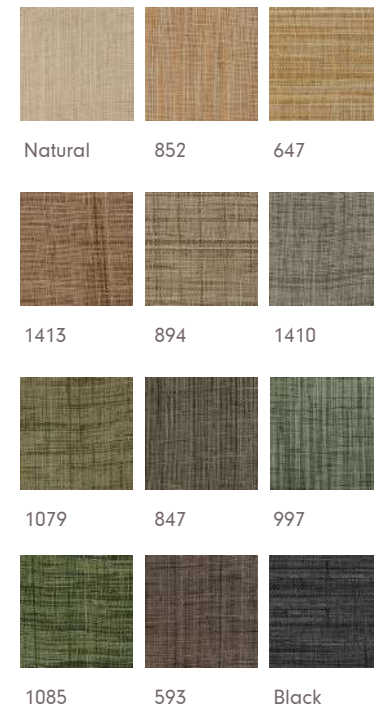

Colour · Color