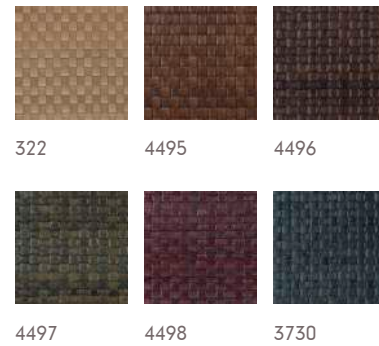

Colour · Color